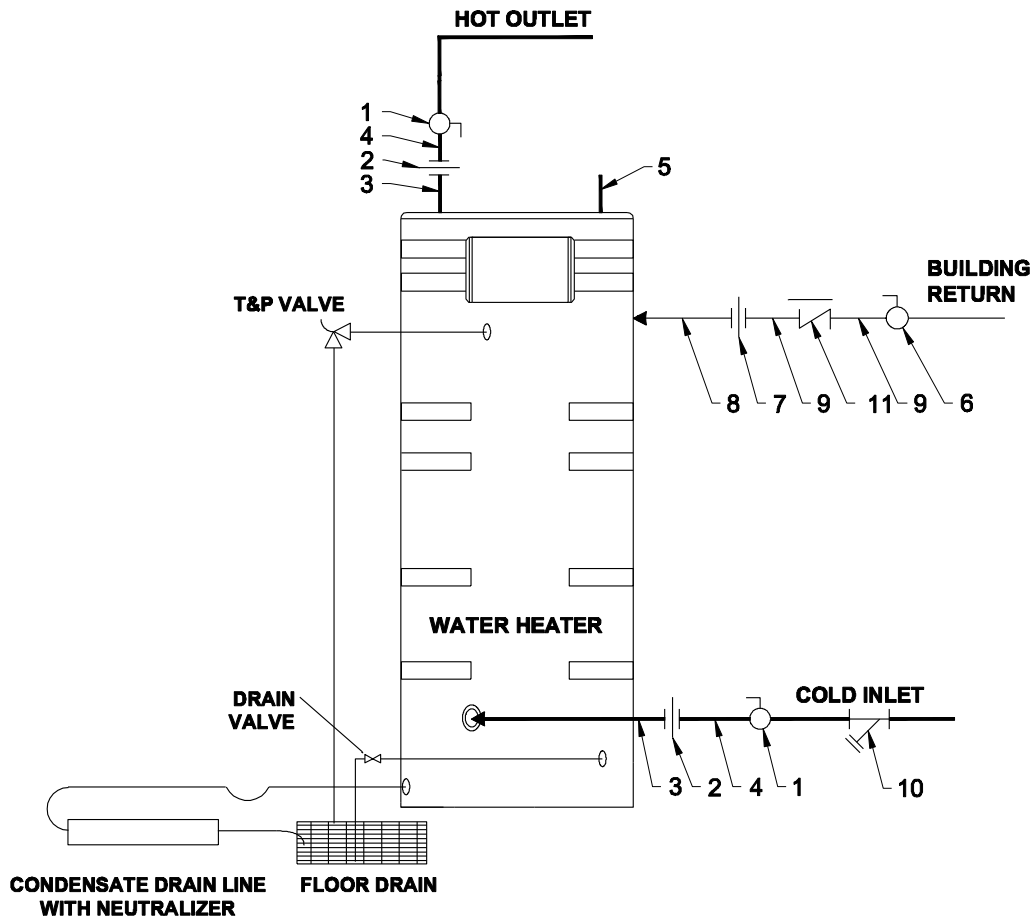

Conquest® GAS CONDENSING WATER HEATER
AquaPLEX® STORAGE TANK (DUPLEX STAINLESS STEEL)
199 TO 300 MBH

143402 KIT, INSTALLATION 199-300 MBH AGC

Part	Qty	Size	Description	Location	PVI P/N
1	2	1 1/2"	Watts Isolation Valve - Ball	Cold inlet/Hot outlet	122396
2	2	1 1/2"	Union brass	Cold inlet/Hot outlet	6452
3	2	1 1/2"	Pipe nipple brass, 1 1/2 x 6"	Cold inlet/Hot outlet	6539
4	2	1 1/2"	Pipe nipple brass, 1 1/2 x 3"	Cold inlet/Hot outlet	6535
5	1	3/4"	Dormont Gas Connector Hose	Gas inlet	143388
6	1	1"	Watts Isolation Valve - Ball	Building Return	122394
7	1	1"	Union brass	Building Return	6450
8	1	1"	Pipe nipple 1 x 6 brass	Building Return	6530
9	2	1"	Pipe nipple 1 x 3 brass	Building Return	6527
10	1	1 1/2"	Y-strainer brass	Cold inlet	143044
11	1	1"	Check Valve	Building Return	123158